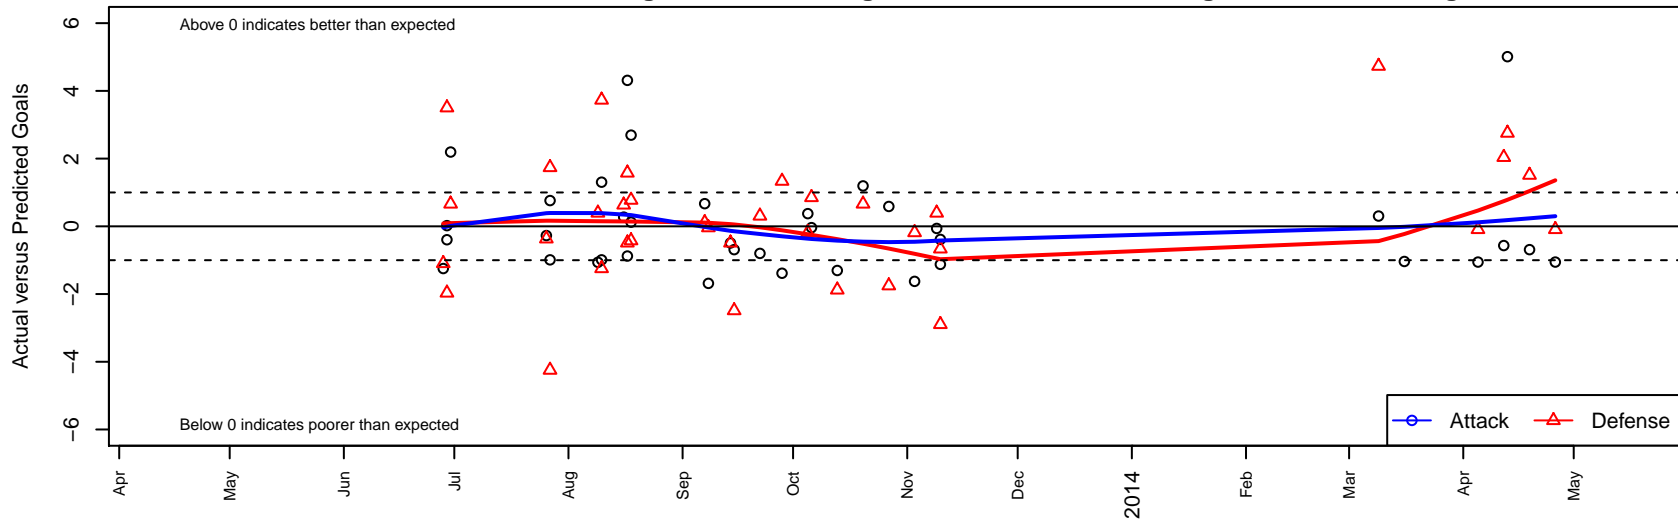

# Crossfire Oregon Black B99

Crossfire Oregon

Lake Oswego, OR

B99 total strength=947

attack=2.42 defense=1.14

fall league = OPL Second Division U14, OPL D

alt names used:

Crossfire Oregon B99 Black

CROSSFIRE OREGON 99 BLACK (OR)

Crossfire Oregon 99 Black

Venues played:

Clash At the Border Silver/Bronze/Copper Pool

Clash At the Border Copper U14

Oswego Nike Cup Silver U14

Chinook Cup Silver U14

Mt Hood Challenge BU14 Bronze

OPL Second Division U14

OPL Directors Cup Silver U14

Spr OPL ZigZag Division U14

**Crossfire Oregon Black B99**  
 Dots are actual minus expected GF (blue circles) and GA (red triangles).  
 Blue line is smoothed change in attack strength. Red is smoothed change in defense strength.